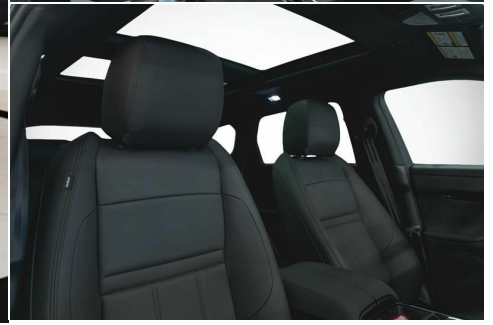

# 2026 RANGE ROVER EVOQUE

\$78,171

P250 DYNAMIC SE 2l 9 Speed Automatic

Condition: New

**Model Year**  
2026

**Mileage**  
50 km

**Transmission**  
9 Speed Automatic

**Bodystyle**  
5 door